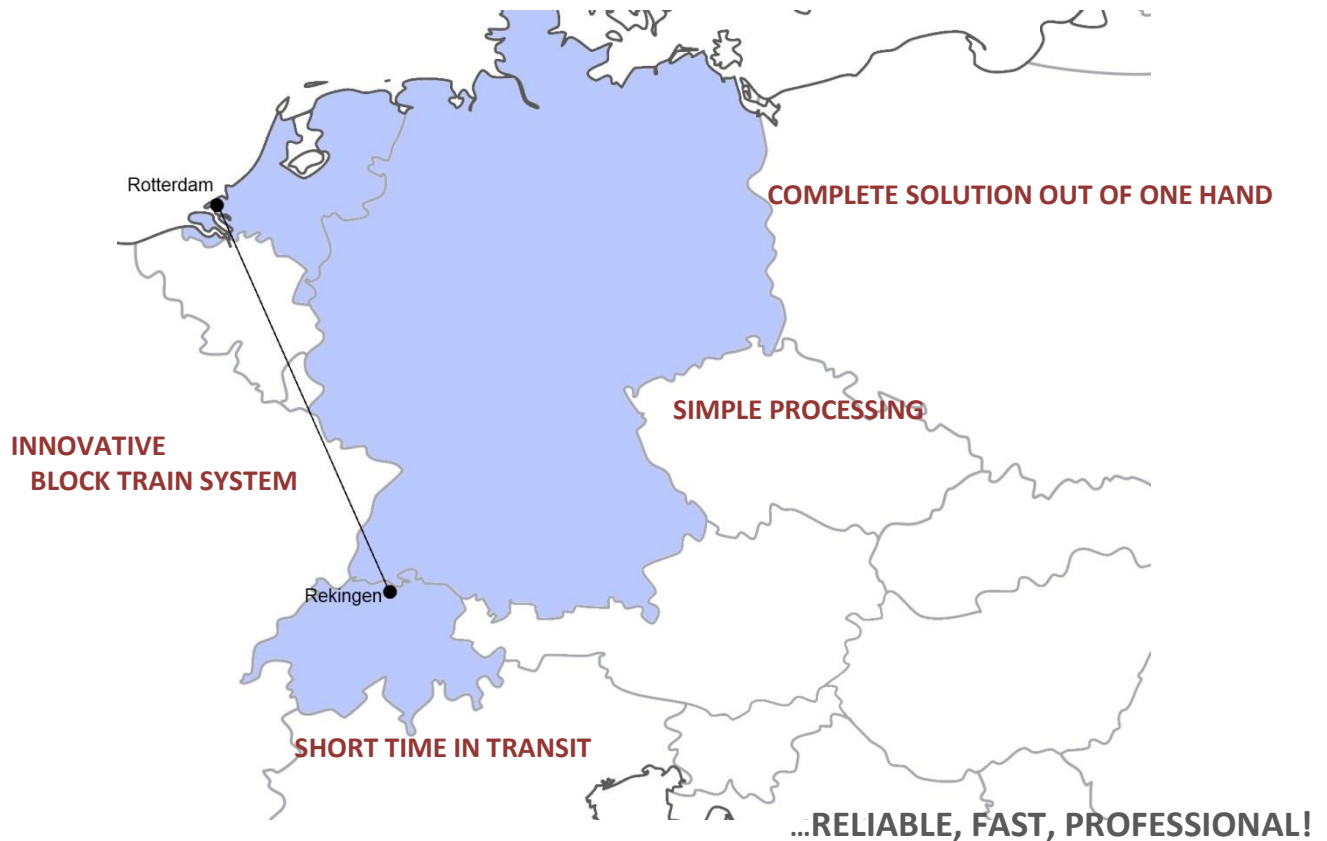

TIMETABLE (12.06.2014)

Product: Rhine Shuttle Zurich
Seaport: Rotterdam RSC / Maasvlakte / Euromax
Terminal: Rekingen CT

North > South	Monday	Tuesday	Wednesday	Thursday	Friday	Saturday	Sunday
Booking circuit	FRI 12:00	FRI 17:00		TUE 12:00			
Slot Euromax	SUN 14:00- SUN 19:00	TUE 06:00- TUE 11:00		THU 04:00- THU 10:00			
Slot Maasvlakte	SAT 18:00- SUN 10:00	MON 15:00- TUE 03:00		WED 15:00- THU 02:00			
Slot RSC		SUN 15:00- SUN 18:00					
Departure Rotterdam	MON 15:03	TUE 18:03		THU 15:03			
Arrival Rekingen	TUE 11:00	WED 11:00		FRI 11:00			

South>North	Monday	Tuesday	Wednesday	Thursday	Friday	Saturday	Sunday
Booking circuit		TUE 12:00	WED 12:00		FRI 12:00		
Closing		TUE 15:00*	WED 15:00*		FRI 15:00*		
Departure Rekingen		TUE 19:04	WED 19:04		FRI 19:04		
Slot RSC			THU 14:00- THU 17:30				
Slot Maasvlakte		WED 15:00- THU 02:00	THU 20:00- FRI 10:00		SAT 18:00- SUN 10:00		
Slot Euromax		THU 04:00- THU 10:00			SUN 14:00- SUN 19:00		

TIMETABLE (12.06.2014)

Product: Rhine Shuttle Zurich
Seaport: Rotterdam RSC / Maasvlakte / Euromax
Terminal: Rekingen CT

PRODUCT DESCRIPTION

Through this innovative overnight service we provide our customers a fully reliable and environment-friendly connection between Rotterdam and the greater Zurich area, which is one of the most important economic centers in Switzerland. Feeding lines per rail to/from all operated Swiss railway stations and private sidings are being carried out by our so called "Swiss Split" service.