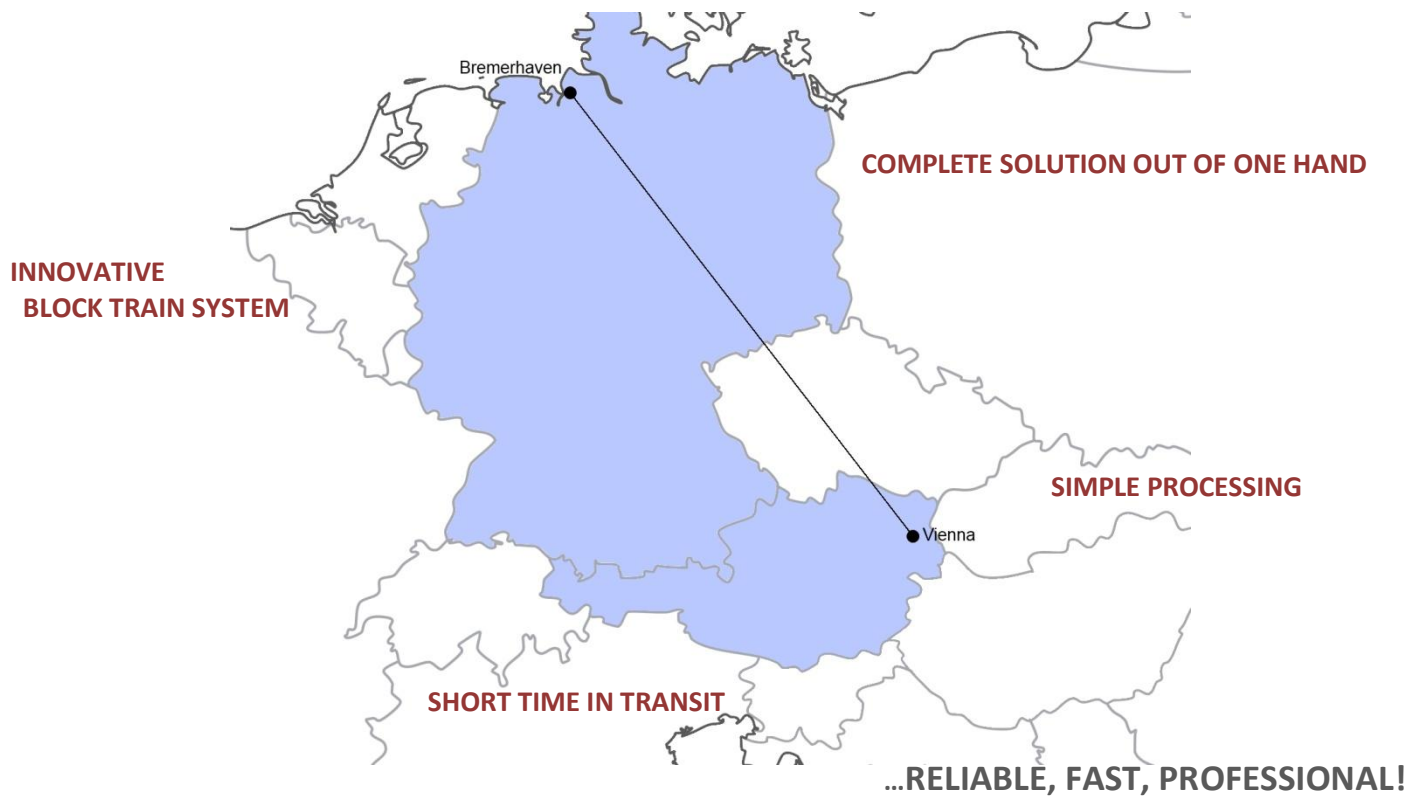

## TIMETABLE (11.12.2016)

**Product:** Austria Container Shuttle  
**Seaport:** Bremerhaven  
**Terminal:** Wien Freudenuer Hafen CCT / Terminal 1

North > South	Monday	Tuesday	Wednesday	Thursday	Friday	Saturday	Sunday
Slot Bremerhaven	SUN 05:30- SUN 11:30			WED 16:00- WED 22:00			FRI 19:00- SAT 01:00
Arrival Vienna	<b>TUE 10:00</b>			<b>FRI 15:00</b>			<b>MON 10:00</b>

South > North	Monday	Tuesday	Wednesday	Thursday	Friday	Saturday	Sunday
Booking circuit		MON 12:00		WED 12:00	THU 12:00		
Closing		MON 17:00		THU 09:00	FRI 09:00		
Arrival Bremerhaven		<b>WED 16:00</b>		<b>FRI 19:00</b>	<b>SUN 05:30</b>		

## PRODUCT DESCRIPTION

This is our self produced block train between the German seaport Bremerhaven and Vienna. This product is existing already for long time and is well known on the Austrian market for its good quality, competitive prices, high frequency and short times in transit. By this train, which is routed via Passau, we are not only serving Austria but as well our neighboring countries Hungary, Slovakia and the Czech Republic.