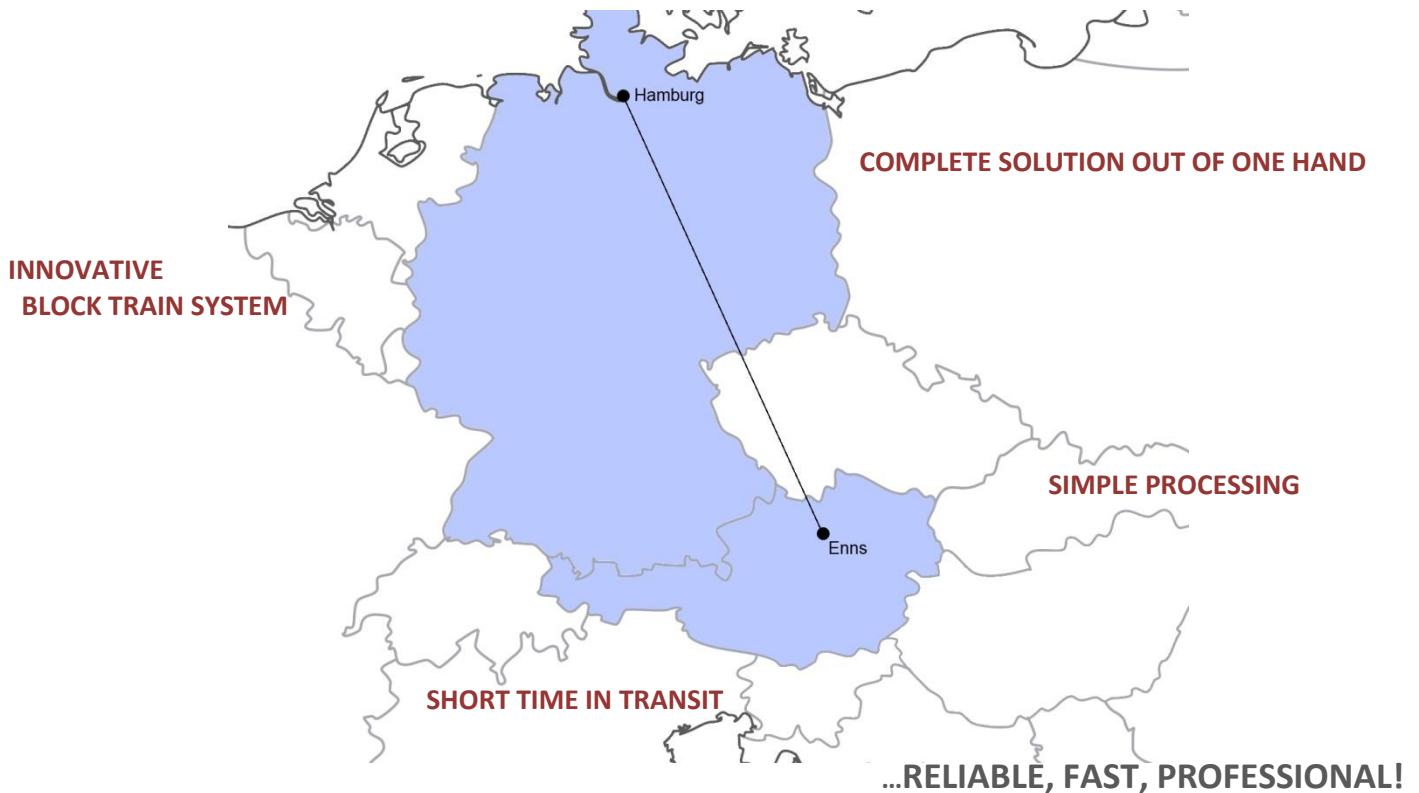

South > North	Monday	Tuesday	Wednesday	Thursday	Friday	Saturday	Sunday
Booking circuit	FRI 11:00	MON 11:00	TUE 11:00	WED 11:00	THU 11:00		FRI 11:00
Closing	MON 15:00*	TUE 15:00*	WED 12:00	THU 15:00*	FRI 15:00*		MON 15:00*
Arrival EKOM	<b>TUE 22:00</b>	<b>WED 21:00</b>	<b>THU 22:00</b>	<b>SAT 10:00</b>	<b>MON 08:00</b>		<b>MON 06:00</b>
Arrival CTA	<b>TUE 22:30</b>	<b>THU 00:45</b>	<b>THU 19:00</b>	<b>SAT 14:30</b>			<b>MON 06:00</b>
Arrival CTB	<b>TUE 21:40</b>	<b>WED 23:00</b>			<b>SUN 21:40</b>		
Arrival CTT	<b>WED (Truck)</b>	<b>THU (Truck)</b>	<b>FRI (Truck)</b>		<b>MON (Truck)</b>		

## PRODUCT DESCRIPTION

By this company train we are connecting the terminal Enns and the German seaport Hamburg. This self-produced shuttle train, which is running via the Western route, is well accepted and long-known on the Austrian market due to its high quality which is a consequence out of competitive prices, high frequency and short times in transit.