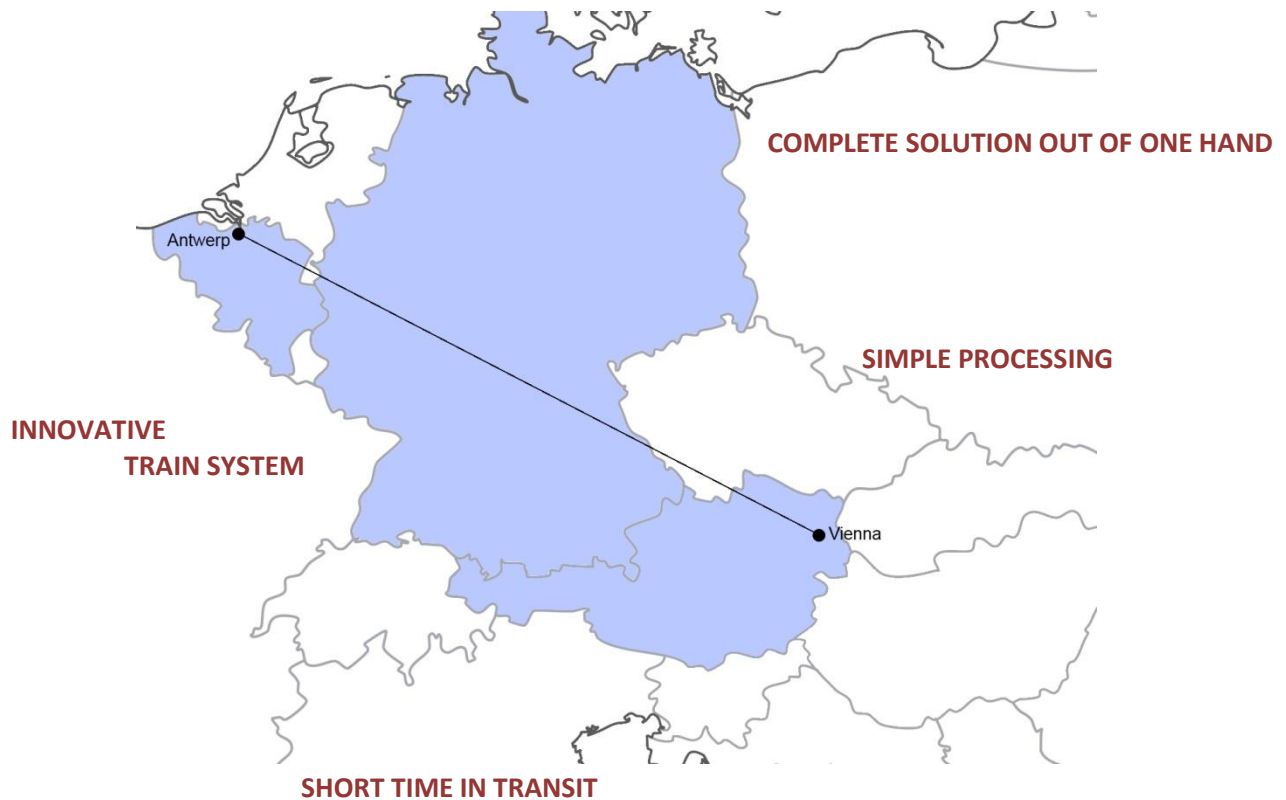

TIMETABLE (15.02.2013)

Product: Antwerp Rail Service
Seaport: Antwerp Mainhub
Terminal: Wien Freudenuer Hafen CCT / Terminal 1

North> South	Monday	Tuesday	Wednesday	Thursday	Friday	Saturday	Sunday
Booking circuit	MON 12:00	TUE 12:00	WED 12:00	THU 12:00	FRI 12:00		
Closing	MON 18:00	TUE 18:00	WED 18:00	THU 18:00	FRI 18:00		
Departure Antwerp	MON 20:30	TUE 20:30	WED 20:30	THU 20:30	FRI 20:30		
Arrival Terminal	WED 08:00	FRI 07:00	FRI 07:00	MON 07:00	MON 07:00		

Booking circuit is depending as well on free capacities!
Cancellation deadline the working day (MO-FR) before departure at 12 a.m.!

...RELIABLE, FAST, PROFESSIONAL

South > North	Monday	Tuesday	Wednesday	Thursday	Friday	Saturday	Sunday
Booking circuit		TUE 08:00		THU 08:00		FRI 18:00	
Closing		TUE 14:00		THU 14:00		SAT 08:00	
Departure Terminal		TUE 18:00		THU 18:00		SAT 12:00	
Arrival Antwerp		THU 17:00		MON 07:00		MON 17:00	

The times given are no delivery dates. Errors and omissions excepted.