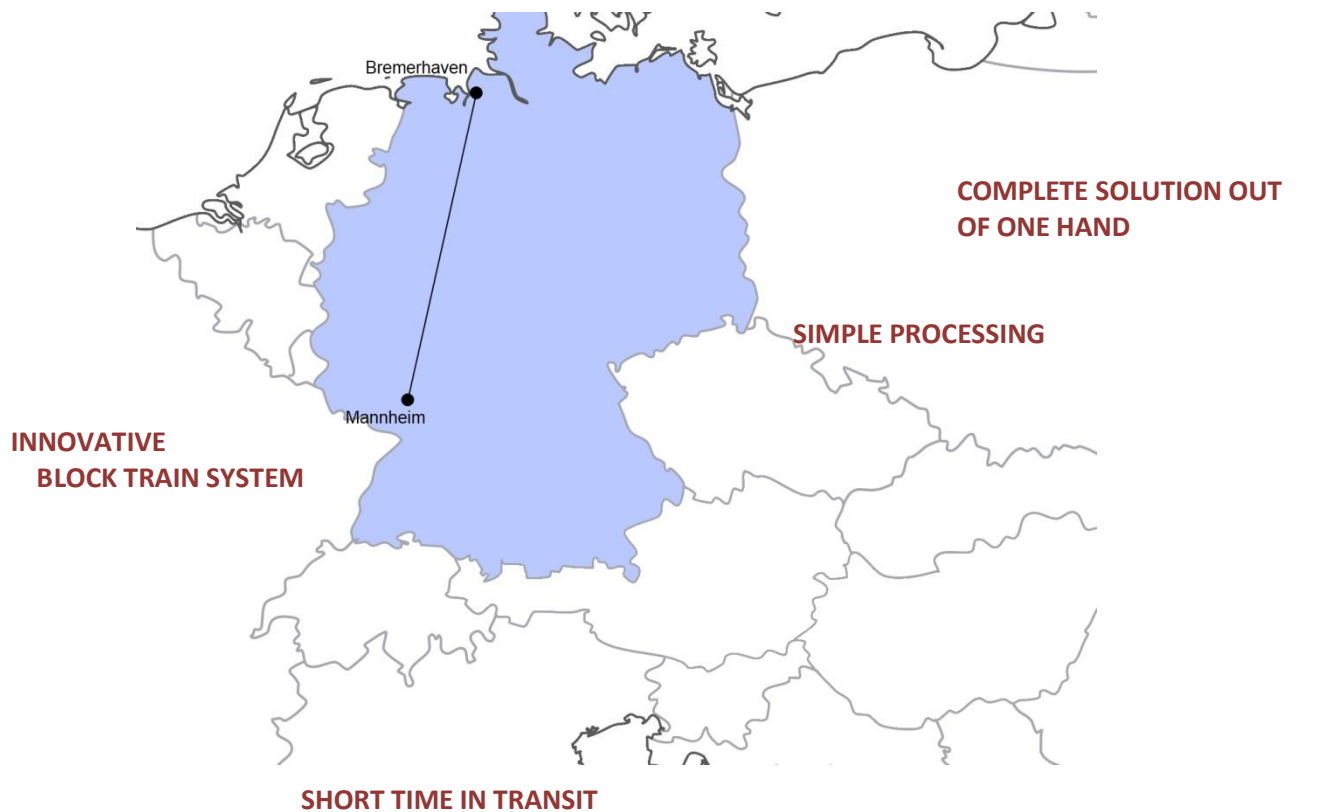

## TIMETABLE (15.02.2013)

**Product:** Bremerhaven Rail Service  
**Seaport:** Bremerhaven  
**Terminal:** Mannheim Hgbf.

South > North	Monday	Tuesday	Wednesday	Thursday	Friday	Saturday	Sunday
Booking circuit	FRI 12:00	MON 12:00	TUE 12:00	WED 12:00	THU 12:00		
Closing	FRI 18:00	MON 18:00	TUE 18:00	WED 18:00	THU 18:00		
Availability Ulm	<b>TUE 10:00</b>	<b>WED 10:00</b>	<b>THU 10:00</b>	<b>FRI 10:00</b>	<b>MON 10:00</b>		

Booking circuit is depending as well on free capacities! Cancellation deadline the working day (MO-FR) before departure at 12 a.m.!

**...RELIABLE, FAST, PROFESSIONAL!**

North > South	Monday	Tuesday	Wednesday	Thursday	Friday	Saturday	Sunday
Booking circuit	FRI 12:00	MON 12:00	TUE 12:00	WED 12:00	THU 12:00		
Closing	FRI 20:00	MON 20:00	TUE 20:00	WED 20:00	THU 20:00		
Availability Bremerhaven	<b>TUE 18:00</b>	<b>WED 18:00</b>	<b>THU 18:00</b>	<b>FRI 18:00</b>	<b>MON 18:00</b>		

## TIMETABLE (15.02.2013)

**Product:** Bremerhaven Rail Service  
**Seaport:** Bremerhaven  
**Terminal:** Mannheim Hgbf.

## PRODUCT DESCRIPTION

Through this innovative service we provide our customers a fully reliable and environment-friendly connection between the Northern German Sea Ports and one of the most important inner German industrial and economical region.