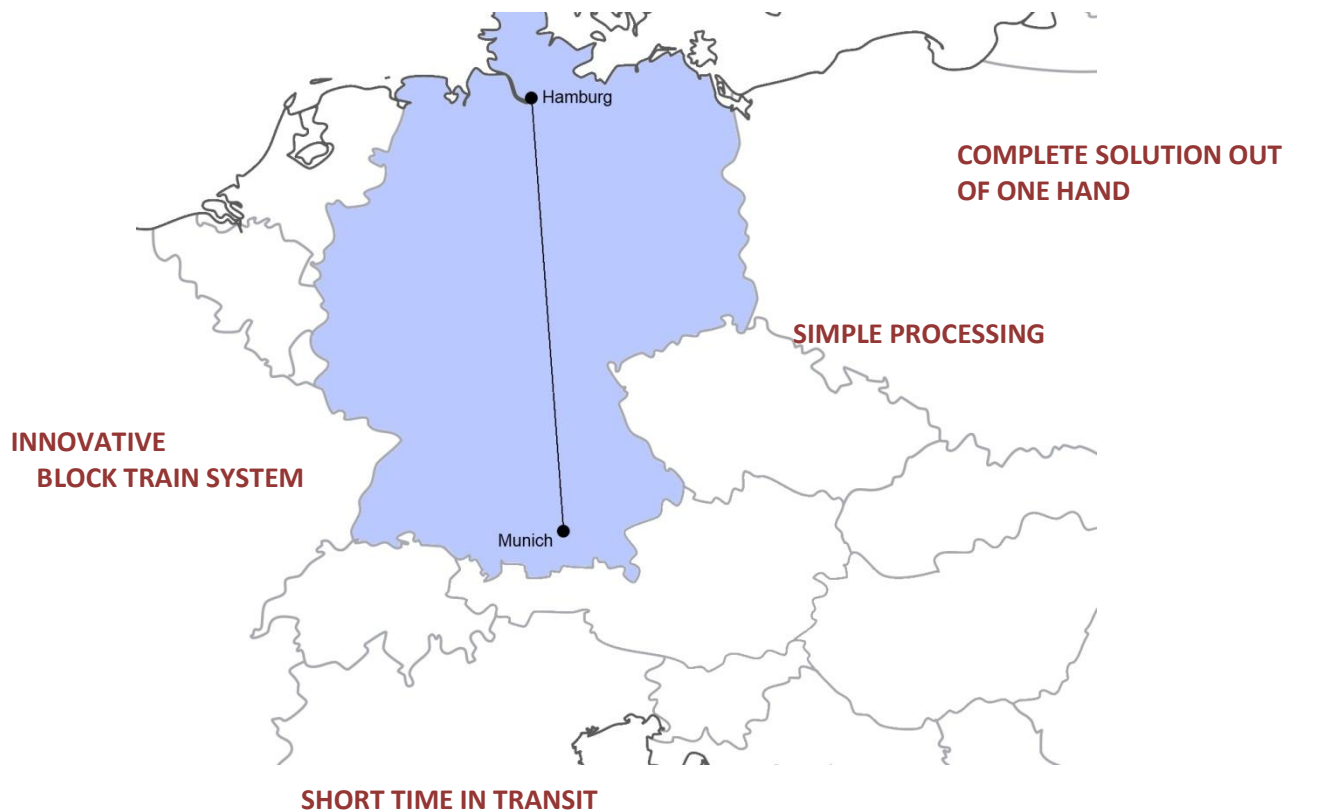

## TIMETABLE (15.02.2013)

**Product:** Bremerhaven Rail Service  
**Seaport:** Bremerhaven  
**Terminal:** München Riem Ubf.

South > North	Monday	Tuesday	Wednesday	Thursday	Friday	Saturday	Sunday
Booking circuit	FRI 12:00	MON 12:00	TUE 12:00	WED 12:00	THU 12:00		
Closing	FRI 18:00	MON 18:00	TUE 18:00	WED 18:00	THU 18:00		
Availability München	<b>TUE 10:00</b>	<b>WED 10:00</b>	<b>THU 10:00</b>	<b>FRI 10:00</b>	<b>MON 10:00</b>		

Booking circuit is depending as well on free capacities! Cancellation deadline the working day (MO-FR) before departure at 12 a.m.!

**...RELIABLE, FAST, PROFESSIONAL!**

North > South	Monday	Tuesday	Wednesday	Thursday	Friday	Saturday	Sunday
Booking circuit	FRI 12:00	MON 12:00	TUE 12:00	WED 12:00	THU 12:00		
Closing	FRI 16:45	MON 16:45	TUE 16:45	WED 16:45	THU 16:45		
Availability Bremerhaven	<b>TUE 18:00</b>	<b>WED 18:00</b>	<b>THU 18:00</b>	<b>FRI 18:00</b>	<b>MON 18:00</b>		

## TIMETABLE (15.02.2013)

**Product:** Bremerhaven Rail Service  
**Seaport:** Bremerhaven  
**Terminal:** München Riem Ubf.

## PRODUCT DESCRIPTION

Our regular service from Bremerhaven to terminal Munich v.v. provides beside fast transit times and competitive rates, also an ideal connection to the Bavarian region as well as to Salzburg and Tirol areas.