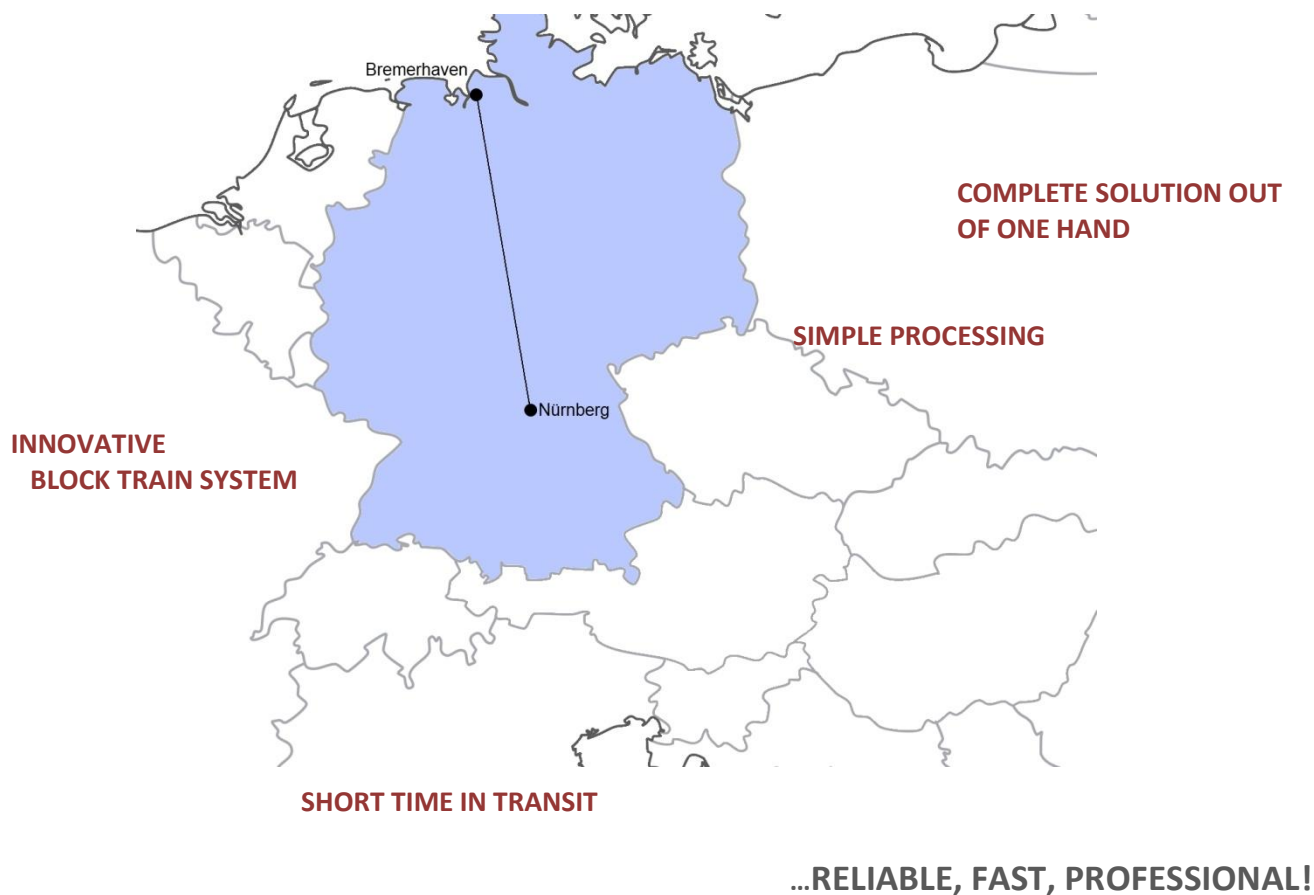

TIMETABLE (15.02.2013)

Product: Bremerhaven Rail Service
Seaport: Bremerhaven
Terminal: Nürnberg Hafen Ubf.

South > North	Monday	Tuesday	Wednesday	Thursday	Friday	Saturday	Sunday
Booking circuit	FRI 12:00	MON 12:00	TUE 12:00	WED 12:00	THU 12:00		
Closing	FRI 18:00	MON 18:00	TUE 18:00	WED 18:00	THU 18:00		
Availability Nürnberg	TUE 13:00	WED 13:00	THU 13:00	FRI 13:00	MON 13:00		

Booking circuit is depending as well on free capacities! Cancellation deadline the working day (MO-FR) before departure at 12 a.m.!

North > South	Monday	Tuesday	Wednesday	Thursday	Friday	Saturday	Sunday
Booking circuit	FRI 12:00	MON 12:00	TUE 12:00	WED 12:00	THU 12:00		
Closing	FRI 16:30	MON 16:30	TUE 16:30	WED 16:30	THU 16:30		
Availability Bremerhaven	TUE 18:00	THU 18:00	THU 18:00	FRI 18:00	MON 18:00		

The times given are no delivery dates. Errors and omissions excepted.