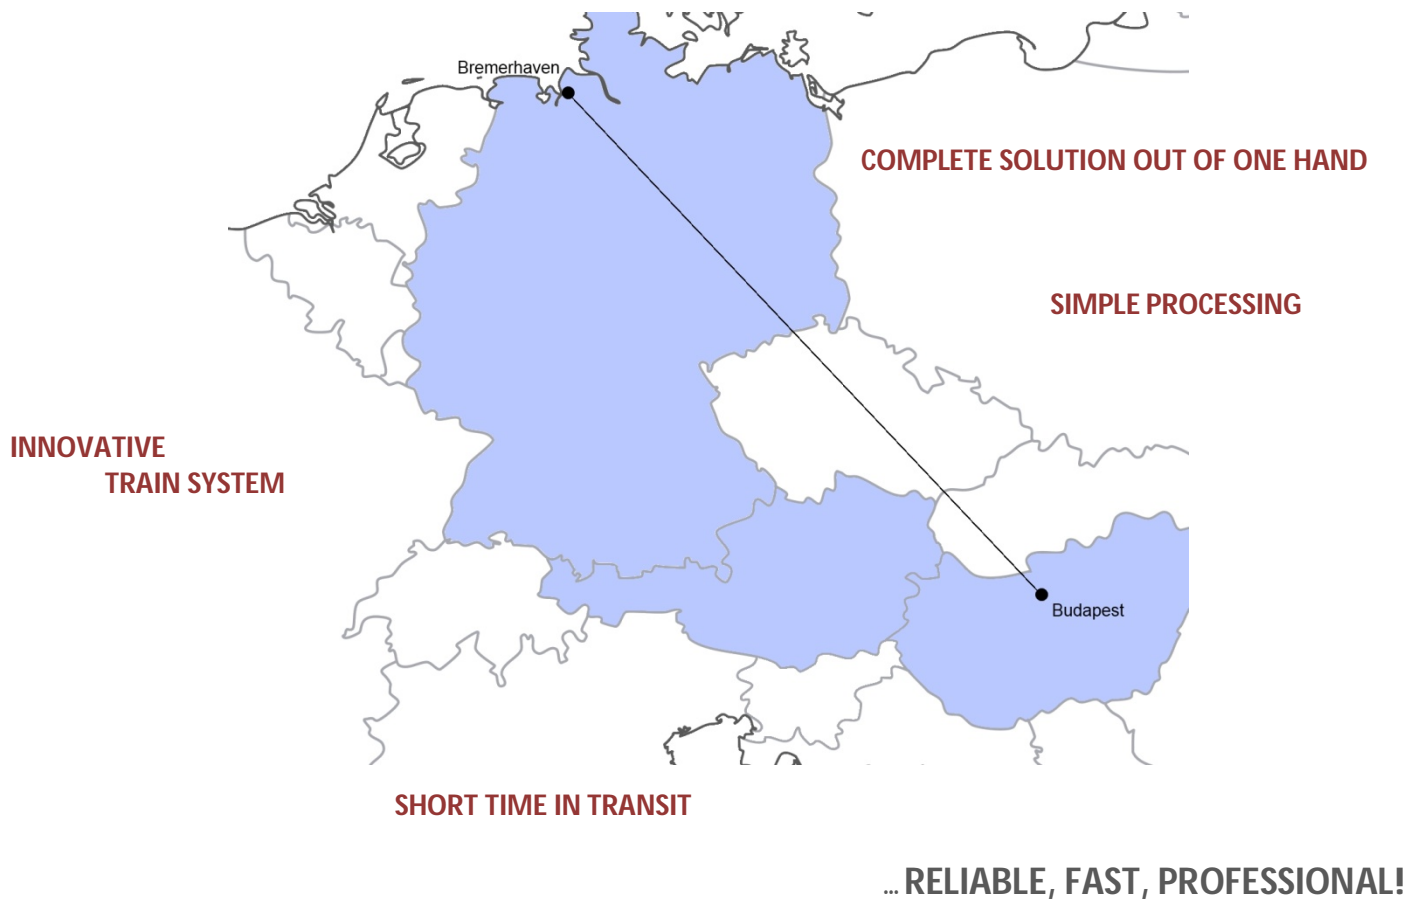

## TIMETABLE (02.03.2017)

**Product:** Bremerhaven Rail Service  
**Seaport:** Bremerhaven  
**Terminal:** Budapest Bilk

North > South	Monday	Tuesday	Wednesday	Thursday	Friday	Saturday	Sunday
Booking circuit CT1-4	THU 12:00		FRI 12:00		TUE 12:00		
Closing	FRI 12:00		MON 12:00		WED 12:00		
Departure Bremerhaven	MON 03:30		WED 05:44		FRI 06:16		
Arrival Budapest	<b>TUE 04:30</b>		<b>FRI 16:30</b>		<b>MON 05:30</b>		

## TIMETABLE (02.03.2017)

**Product:** Bremerhaven Rail Service  
**Seaport:** Bremerhaven  
**Terminal:** Budapest Bilk

## PRODUCT DESCRIPTION

Through this innovative service we provide our customers a fully reliable and environment-friendly connection between the Northern German Sea Ports and one of the most important region in Hungary.