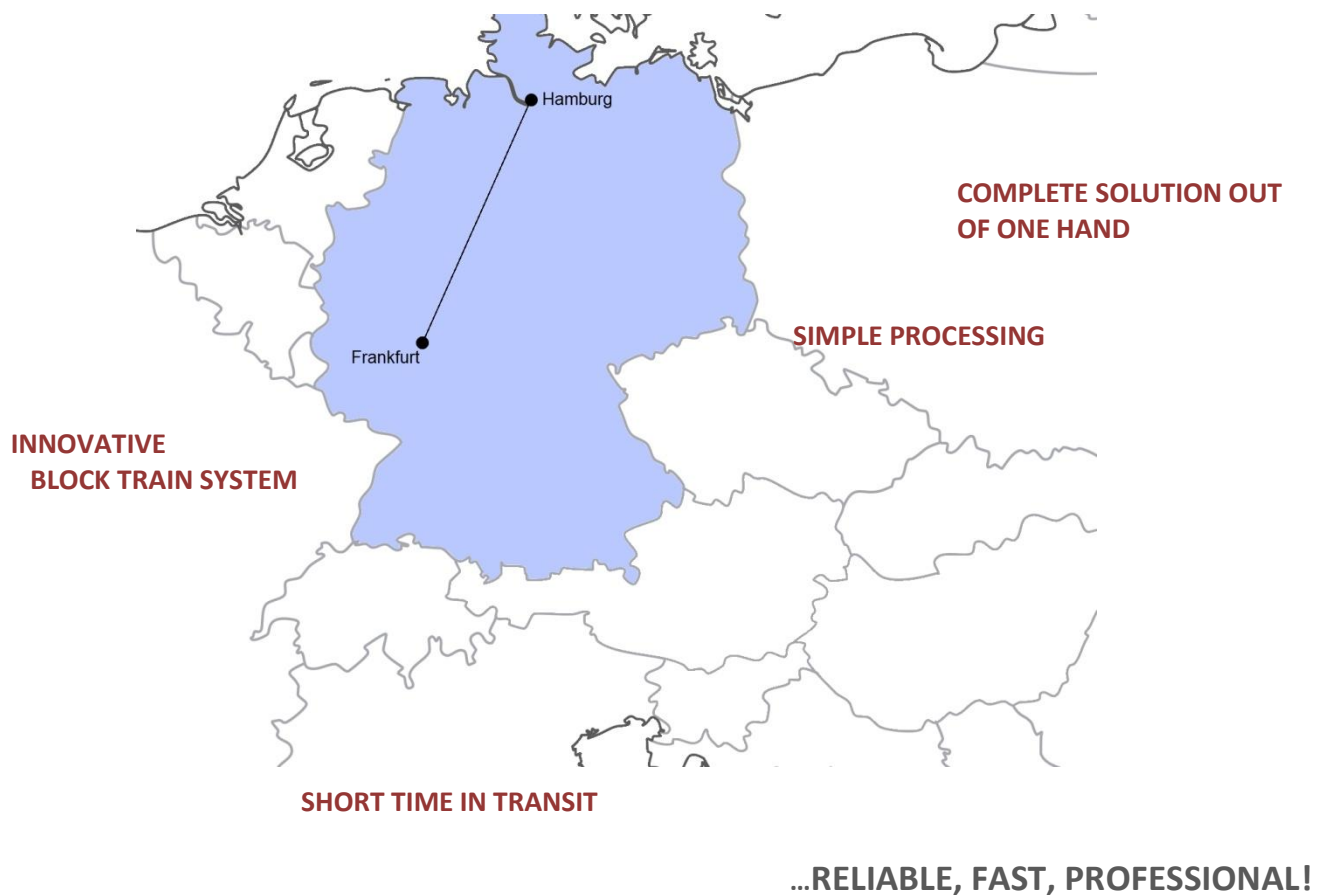

TIMETABLE (15.02.2013)

Product: Hamburg Rail Service
Seaport: Hamburg
Terminal: Frankfurt am Main

South > North	Monday	Tuesday	Wednesday	Thursday	Friday	Saturday	Sunday
Booking circuit	MON 12:00		MON 12:00		WED 12:00		
Closing	MON 18:00		MON 18:00		WED 18:00		
Availability Frankfurt	WED 10:00		WED 10:00		FRI 10:00		

Booking circuit is depending as well on free capacities! Cancellation deadline the working day (MO-FR) before departure at 12 a.m.!

North > South	Monday	Tuesday	Wednesday	Thursday	Friday	Saturday	Sunday
Booking circuit		MON 12:00		WED 12:00		FRI 12:00	
Closing		MON 16:00		WED 16:00		FRI 16:00	
Availability Hamburg		WED 18:00		FRI 18:00		MON 18:00	

The times given are no delivery dates. Errors and omissions excepted.