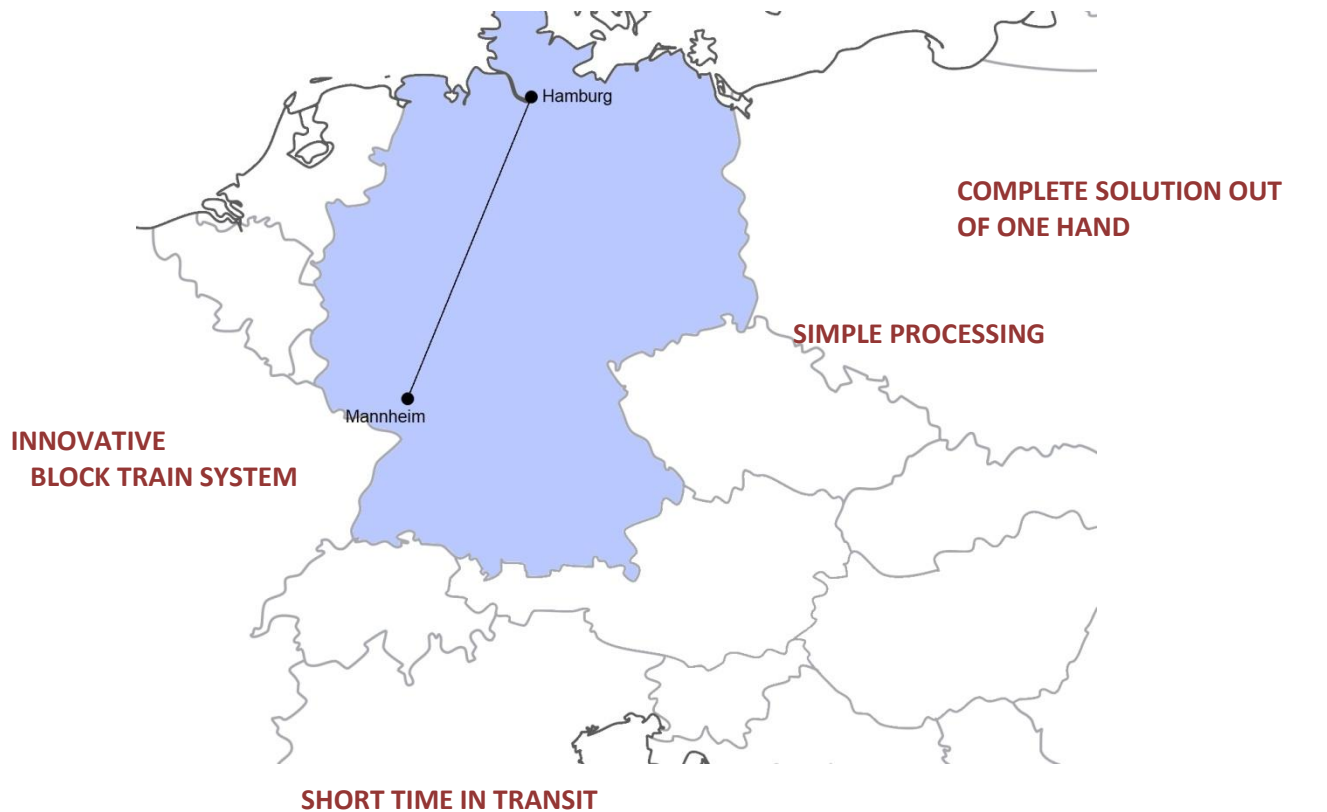

TIMETABLE (15.02.2013)

Product: Hamburg Rail Service
Seaport: Hamburg
Terminal: Mannheim Hgbf.

South > North	Monday	Tuesday	Wednesday	Thursday	Friday	Saturday	Sunday
Booking circuit		MON 12:00		WED 12:00		FRI 12:00	
Closing		MON 18:00		WED 18:00		FRI 18:00	
Availability Mannheim		WED 12:00		FRI 12:00		MON 12:00	

Booking circuit is depending as well on free capacities! Cancellation deadline the working day (MO-FR) before departure at 12 a.m.!

...RELIABLE, FAST, PROFESSIONAL!

North > South	Monday	Tuesday	Wednesday	Thursday	Friday	Saturday	Sunday
Booking circuit	FRI 12:00		TUE 12:00		THU 12:00		
Closing	FRI 17:00		TUE 17:00		THU 17:00		
Availability Hamburg	TUE 18:00		THU 18:00		SAT 18:00		

The times given are no delivery dates. Errors and omissions excepted.