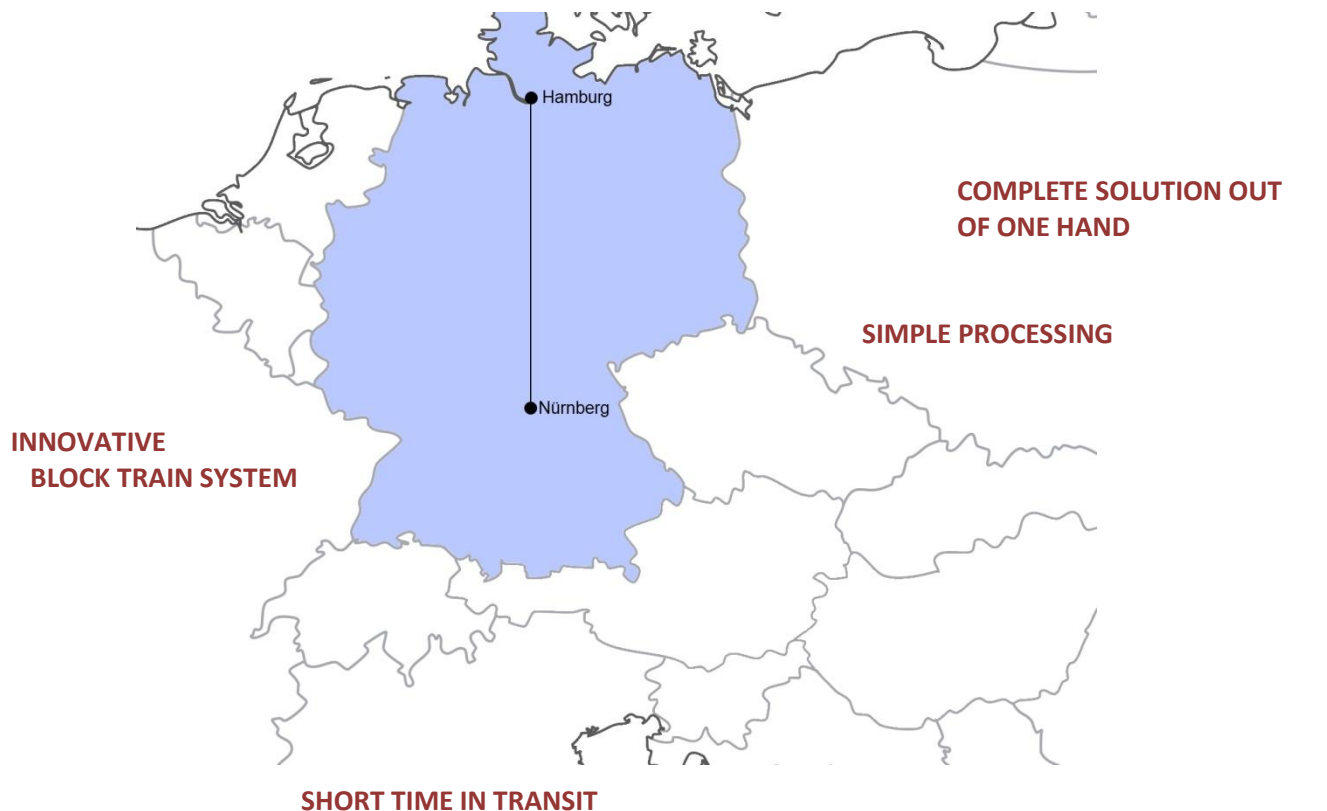

TIMETABLE (18.12.2013)

Product: Hamburg Rail Service
Seaport: Hamburg
Terminal: Nürnberg Hafen Ubf.

South > North	Monday	Tuesday	Wednesday	Thursday	Friday	Saturday	Sunday
Booking circuit	FRI 12:00	MON 12:00	TUE 12:00	WED 12:00	THU 12:00		
Closing	FRI 13:00	MON 13:00	TUE 13:00	WED 13:00	THU 13:00		
Departure Hamburg	MON 19:30	TUE 19:30	WED 19:30	THU 19:30	FRI 19:30		
Arrival Nuremberg	TUE 10:00	WED 10:00	THU 10:00	FRI 10:00	MON 10:00		

...RELIABLE, FAST, PROFESSIONAL!

North > South	Monday	Tuesday	Wednesday	Thursday	Friday	Saturday	Sunday
Booking circuit	FRI 12:00	MON 12:00	TUE 12:00	WED 12:00	THU 12:00		
Closing	MON 18:00	TUE 18:00	WED 18:00	THU 18:00	FRI 18:00		
Departure	MON 21:22	TUE 21:22	WED 21:22	THU 21:22	FRI 21:22		
Arrival EKOM	TUE 12:45	WED 12:45	THU 12:45	FRI 12:45	MON 12:45		
Arrival CTA	TUE 12:45	WED 12:45	THU 12:45	FRI 12:45	MON 12:45		
Arrival CTB	TUE 12:45	WED 12:45	THU 12:45	FRI 12:45	MON 12:45		

TIMETABLE (18.12.2013)

Product: Hamburg Rail Service
Seaport: Hamburg
Terminal: Nürnberg Hafen Ubf.

PRODUCT DESCRIPTION

Through this innovative service we provide our customers a fully reliable and environment-friendly connection between Hamburg and one of the most important inner German industrial and economical region.