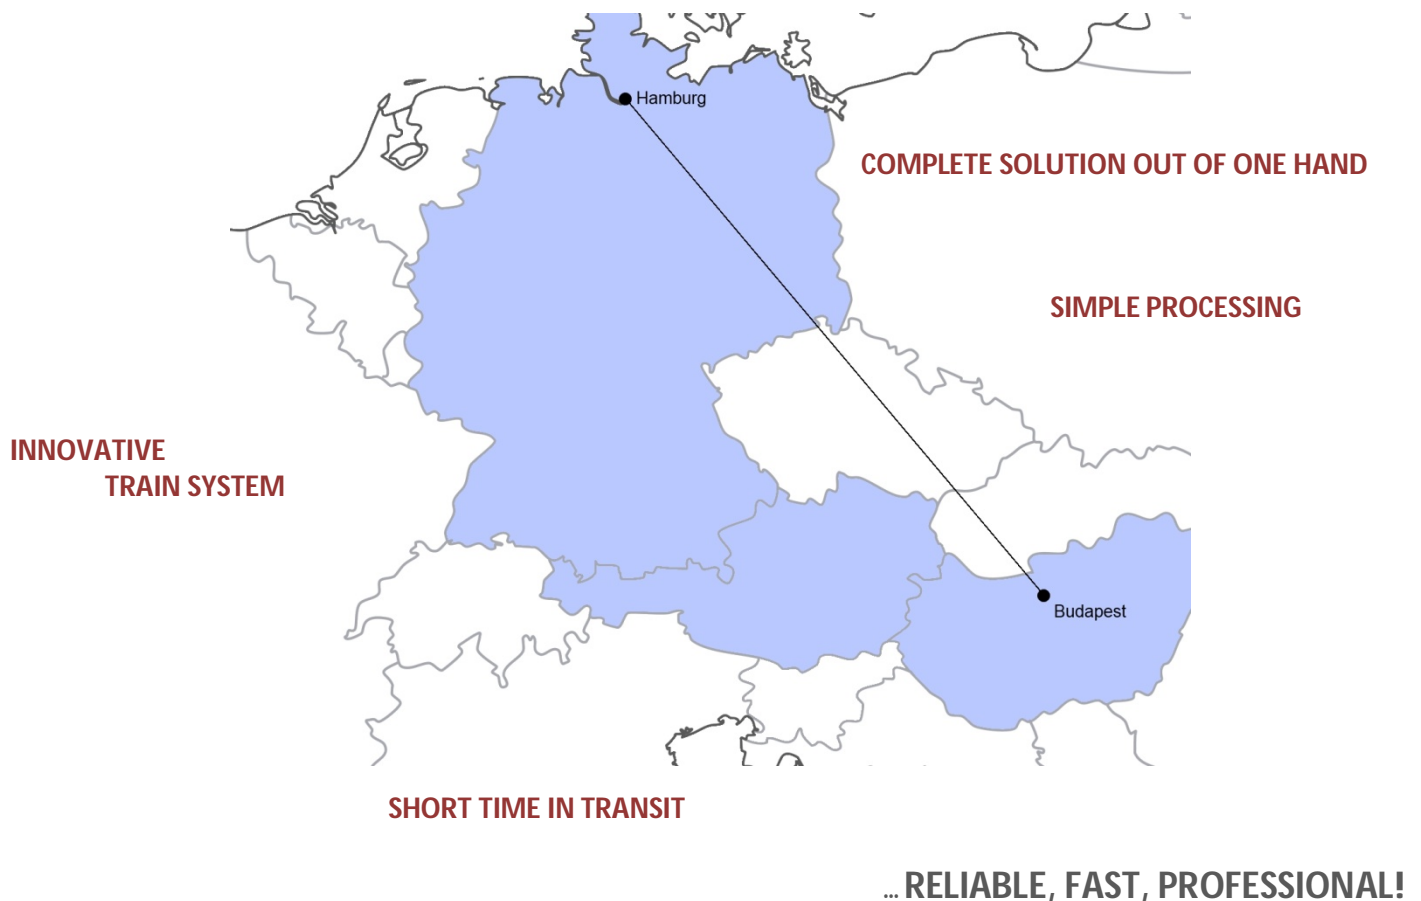

## TIMETABLE (02.03.2017)

**Product:** Hamburg Rail Service  
**Seaport:** Hamburg  
**Terminal:** Budapest Bilk

North > South	Monday	Tuesday	Wednesday	Thursday	Friday	Saturday	Sunday
Booking circuit EKOM		THU 12:00	FRI 12:00	MON 12:00		WED 12:00	THU 12:00
Booking circuit CTA		THU 12:00	FRI 12:00	MON 12:00		WED 12:00	THU 12:00
Booking circuit CTB		THU 12:00	FRI 12:00	MON 12:00		WED 12:00	THU 12:00
Closing		FRI 12:00	MON 12:00	TUE 12:00		THU 12:00	FRI 12:00
Departure Hamburg		TUE 05:00	WED 05:30	THU 05:00		SAT: 03:30	SUN 05:30
Arrival Budapest		<b>WED 16:30</b>	<b>THU 05:30</b>	<b>FRI 16:30</b>		<b>SUN 03:30</b>	<b>MON 05:30</b>

## TIMETABLE (02.03.2017)

**Product:** Hamburg Rail Service  
**Seaport:** Hamburg  
**Terminal:** Budapest Bilk

## PRODUCT DESCRIPTION

Through this innovative service we provide our customers a fully reliable and environment-friendly connection between the Northern German Sea Ports and one of the most important region in Hungary.