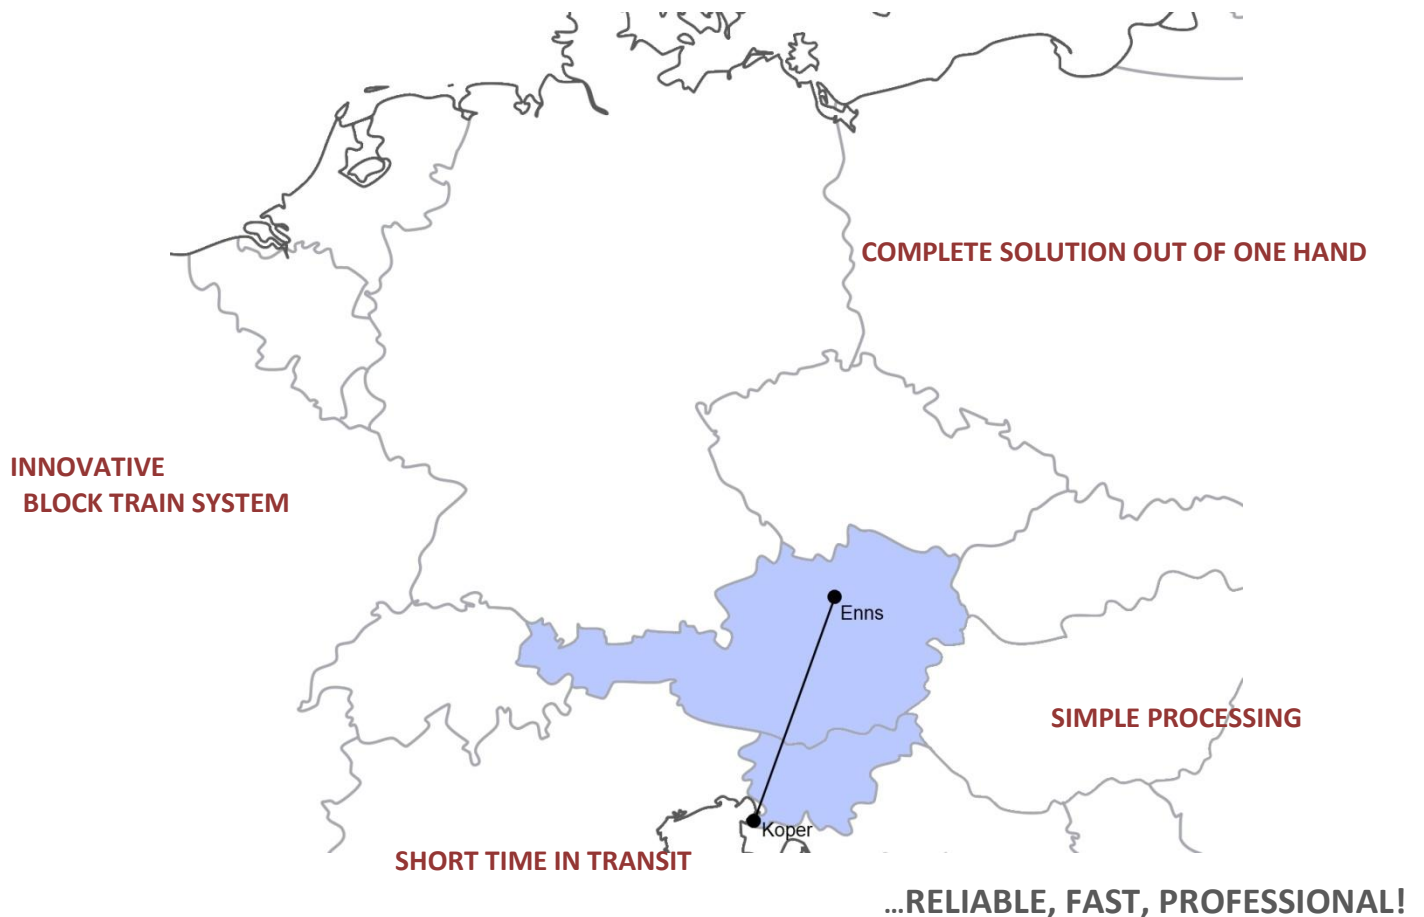

TIMETABLE (22.04.2013)

Product: Koper Rail Service
Seaport: Koper Luka
Terminal: Enns Hafen CCT

South > North	Monday	Tuesday	Wednesday	Thursday	Friday	Saturday	Sunday
Booking circuit	FRI 12:00		TUE 12:00				
Slot Koper	MON 17:00- MON 22:00		WED 17:00- WED 22:00				
Departure Koper	MON 22:00		WED 22:00				
Arrival Enns	WED 19:00		FRI 19:00				

TIMETABLE (22.04.2013)

Product: Koper Rail Service
Seaport: Koper Luka
Terminal: Enns Hafen CCT

PRODUCT DESCRIPTION

We provide a fully reliable service to and from the Port of Koper - a fast growing port with very effective container operations. Our regular container trains with fast transit times between Koper and Enns allow our customers to benefit from a high qualitative service.