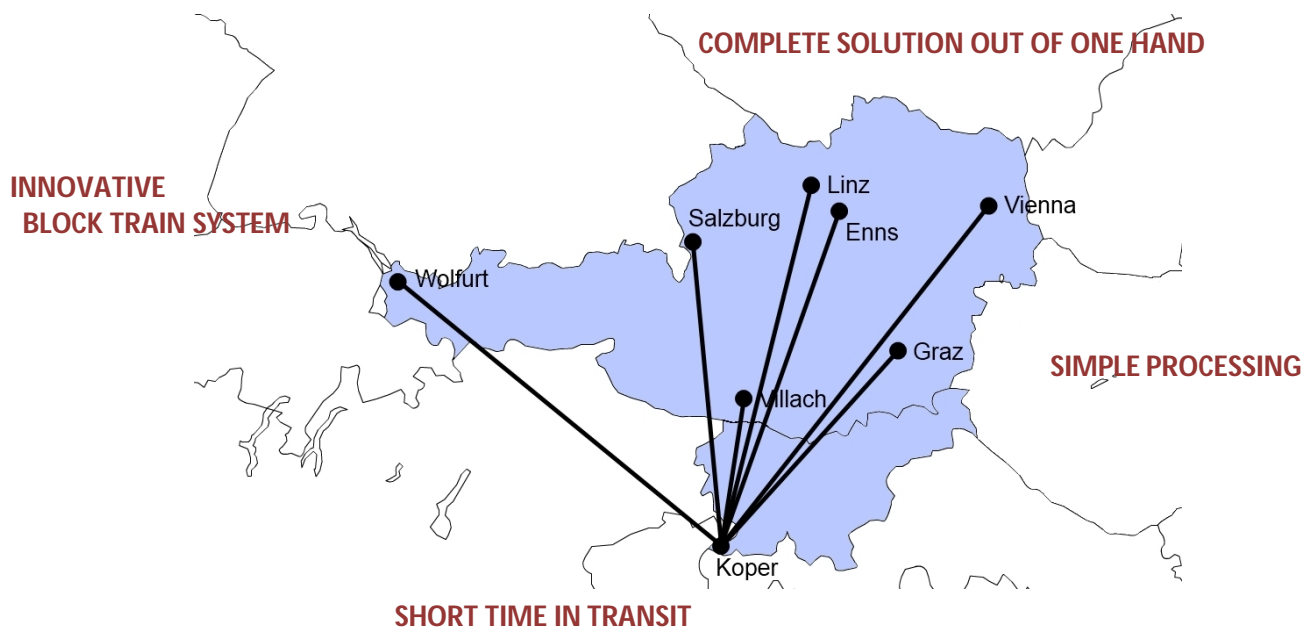

TIMETABLE (01.01.2017)

Product: Koper Rail Service
Seaport: Koper Luka
Terminal: Linz Stadthafen CCT

South > North	Monday	Tuesday	Wednesday	Thursday	Friday	Saturday	Sunday
Booking circuit	FRI 12:00	MON 12:00	TUE 12:00	WED 12:00	THU 12:00		
Closing	MON 15:00	TUE 15:00	WED 15:00	THU 15:00	FRI 15:00		
Departure Koper	MON 18:00	TUE 18:00	WED 18:00	THU 18:00	FRI 18:00		
Arrival Linz	WED 10:00	THU 10:00	FRI 10:00	SAT 10:00	MON 10:00		

... RELIABLE, FAST, PROFESSIONAL!

North > South	Monday	Tuesday	Wednesday	Thursday	Friday	Saturday	Sunday
Booking circuit	MON 10:00	TUE 10:00	WED 10:00	THU 10:00	FRI 10:00		
Closing	MON 17:00	TUE 17:00	WED 17:00	THU 17:00	FRI 17:00		
Departure Linz	MON 20:00	TUE 20:00	WED 20:00	THU 20:00	FRI 20:00		
Arrival Koper	THU 10:00	FRI 10:00	SAT 10:00	TUE 10:00	TUE 10:00		

TIMETABLE (01.01.2017)

Product: Koper Rail Service
Seaport: Koper Luka
Terminal: Linz Stadthafen CCT

PRODUCT DESCRIPTION

With this train connection to/from terminal Linz Stadthafen (via Villach) we offer our customer a reliable service between the Port of Koper and Upper Austria.