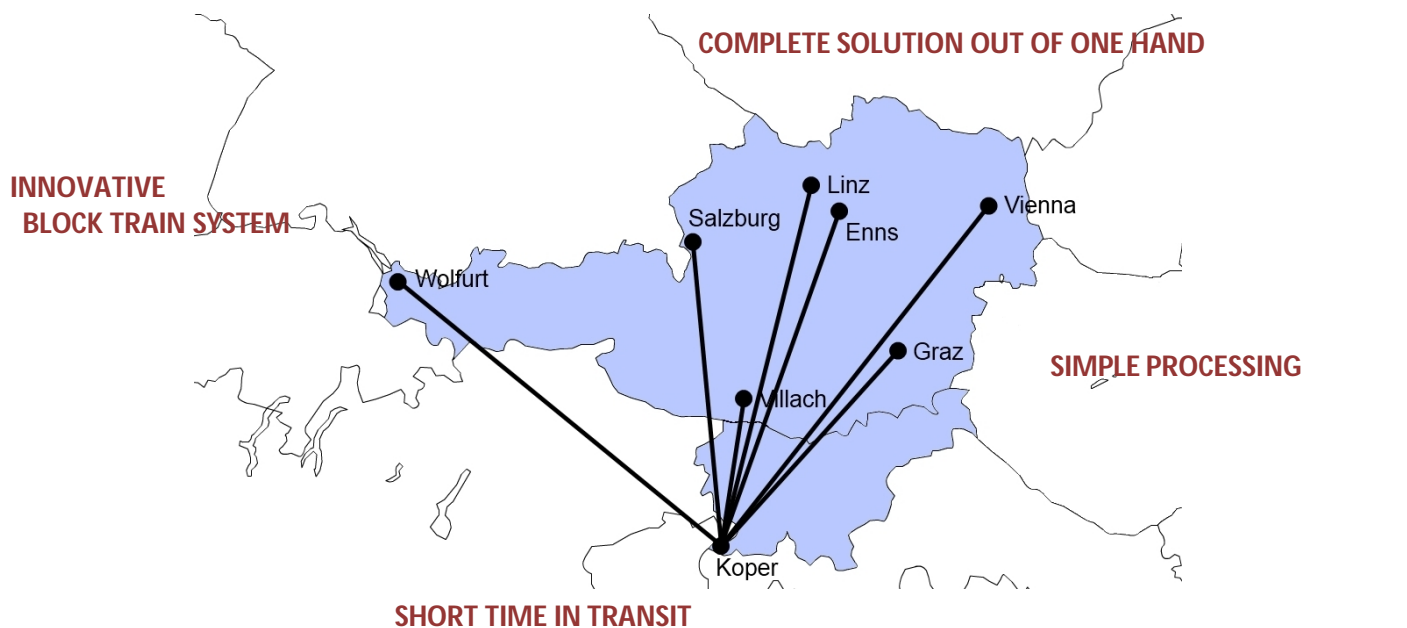

## TIMETABLE (01.01.2017)

**Product:** Koper Rail Service  
**Seaport:** Koper Luka  
**Terminal:** Wolfurt CCT

South > North	Monday	Tuesday	Wednesday	Thursday	Friday	Saturday	Sunday
Booking circuit	FRI 12:00	MON 12:00	TUE 12:00	WED 12:00	THU 12:00		
Closing	MON 15:00	TUE 15:00	WED 15:00	THU 15:00	FRI 15:00		
Departure Koper	MON 20:00	TUE 20:00	WED 20:00	THU 20:00	FRI 20:00		
Arrival Wolfurt	<b>THU 10:00</b>	<b>FRI 10:00</b>	<b>SAT 10:00</b>	<b>MON 10:00</b>	<b>MON 10:00</b>		

**... RELIABLE, FAST, PROFESSIONAL!**

North > South	Monday	Tuesday	Wednesday	Thursday	Friday	Saturday	Sunday
Booking circuit	MON 10:00	TUE 10:00	WED 10:00	THU 10:00	FRI 10:00		
Closing	MON 17:00	TUE 17:00	WED 17:00	THU 17:00	FRI 17:00		
Departure Wolfurt	MON 22:00	TUE 22:00	WED 22:00	THU 22:00	FRI 22:00		
Arrival Koper	<b>THU 10:00</b>	<b>FRI 10:00</b>	<b>SAT 10:00</b>	<b>TUE 10:00</b>	<b>TUE 10:00</b>		

## TIMETABLE (01.01.2017)

**Product:** Koper Rail Service  
**Seaport:** Koper Luka  
**Terminal:** Wolfurt CCT

## PRODUCT DESCRIPTION

Wolfurt is an important hub for the Vorarlberg area and Eastern Switzerland, as well as for Southern Germany. Our regular service between the Port of Koper and the terminal Wolfurt (via Villach) provides attractive transit times and competitive rates.