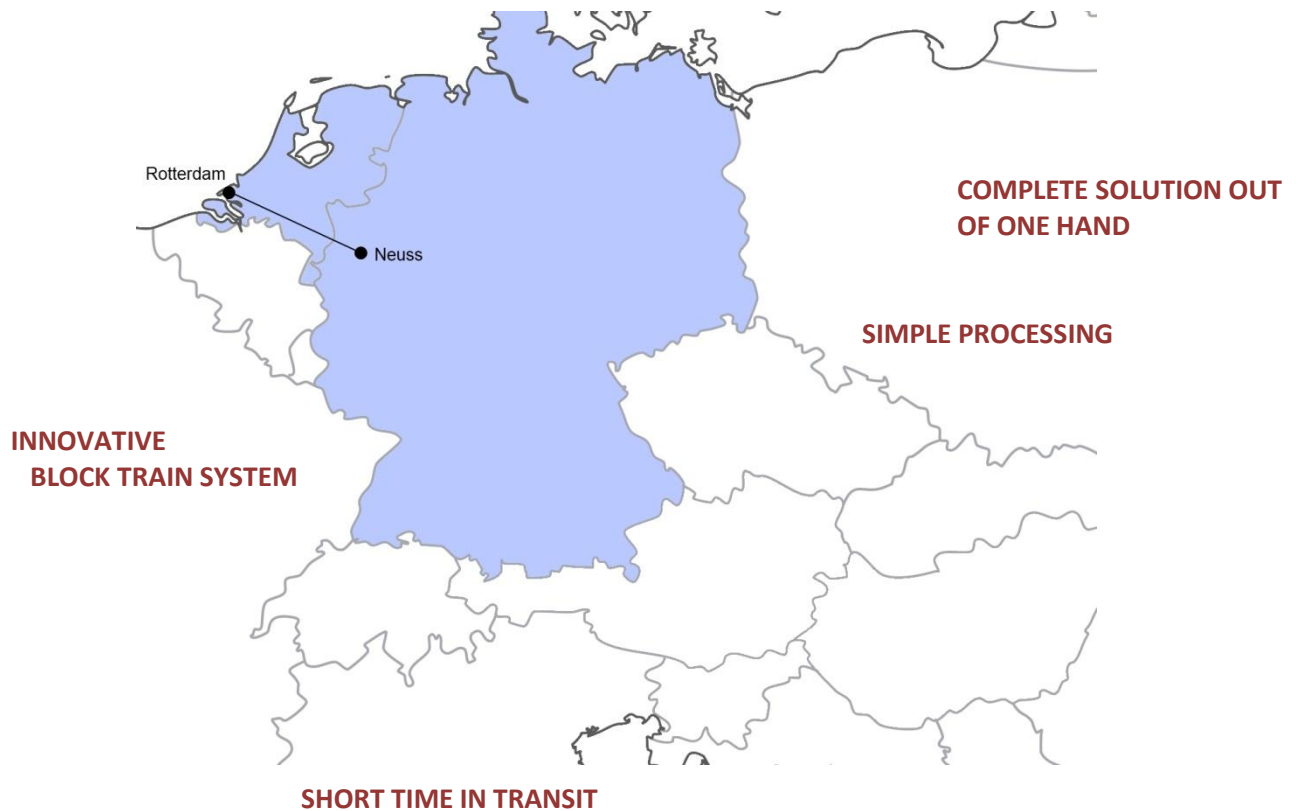

TIMETABLE (15.02.2013)

Product: Rotterdam Rail Service
Seaport: Rotterdam
Terminal: Neuss Hesserntor Ubf. NIT

North > South	Monday	Tuesday	Wednesday	Thursday	Friday	Saturday	Sunday
Booking circuit		MON 14:00		WED 14:00			FRI 14:00
Closing		TUE 07:00		THU 07:00			SUN 07:00
Availability Neuss		THU 14:00		SAT 12:00			TUE 14:00

Booking circuit is depending as well on free capacities! Cancellation deadline the working day (MO-FR) before departure at 12 a.m.!

...RELIABLE, FAST, PROFESSIONAL!

South > North	Monday	Tuesday	Wednesday	Thursday	Friday	Saturday	Sunday
Booking circuit		MON 12:00		WED 12:00		FRI 12:00	
Closing		MON 19:00		WED 19:00		FRI 19:00	
Availability RSC		WED 11:00		FRI 11:00		SUN 21:00	
Availability Maasvlakte		WED 23:00		FRI 23:00		MON 07:00	

The times given are no delivery dates. Errors and omissions excepted.