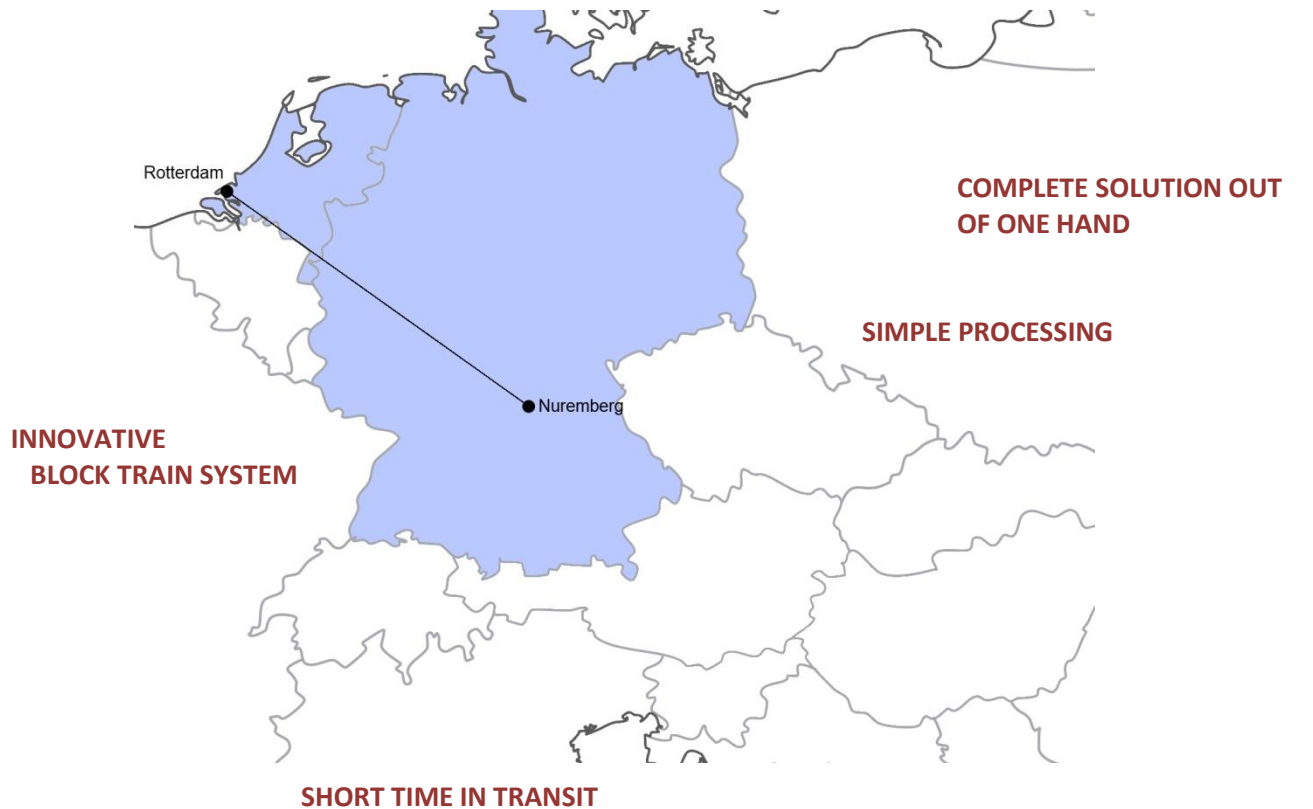

## TIMETABLE (15.02.2013)

**Product:** Rotterdam Rail Service  
**Seaport:** Rotterdam  
**Terminal:** Nuremberg Hafen Ubf.

North > South	Monday	Tuesday	Wednesday	Thursday	Friday	Saturday	Sunday
Booking circuit		MON 12:00		WED 12:00			FRI 12:00
Closing		MON 18:00		WED 18:00			SAT 18:00
Availability Nuremberg		<b>THU 06:00</b>		<b>SAT 06:00</b>			<b>TUE 06:00</b>

Booking circuit is depending as well on free capacities! Cancellation deadline the working day (MO-FR) before departure at 12 a.m.!

**...RELIABLE, FAST, PROFESSIONAL!**

South > North	Monday	Tuesday	Wednesday	Thursday	Friday	Saturday	Sunday
Booking circuit	FRI 12:00		TUE 12:00		THU 12:00		
Closing	MON 18:00		WED 18:00		FRI 18:00		
Avialability RSC	<b>WED 04:00</b>		<b>FRI 04:00</b>		<b>SUN 23:00</b>		
Availability Maasvlakte	<b>WED 16:00</b>		<b>FRI 16:00</b>		<b>SUN 06:00</b>		

## TIMETABLE (15.02.2013)

**Product:** Rotterdam Rail Service  
**Seaport:** Rotterdam  
**Terminal:** Nuremberg Hafen Ubf.

## PRODUCT DESCRIPTION

Through this innovative service we provide our customers a fully reliable and environment-friendly connection between Rotterdam and one of the most important German industrial and economical region.