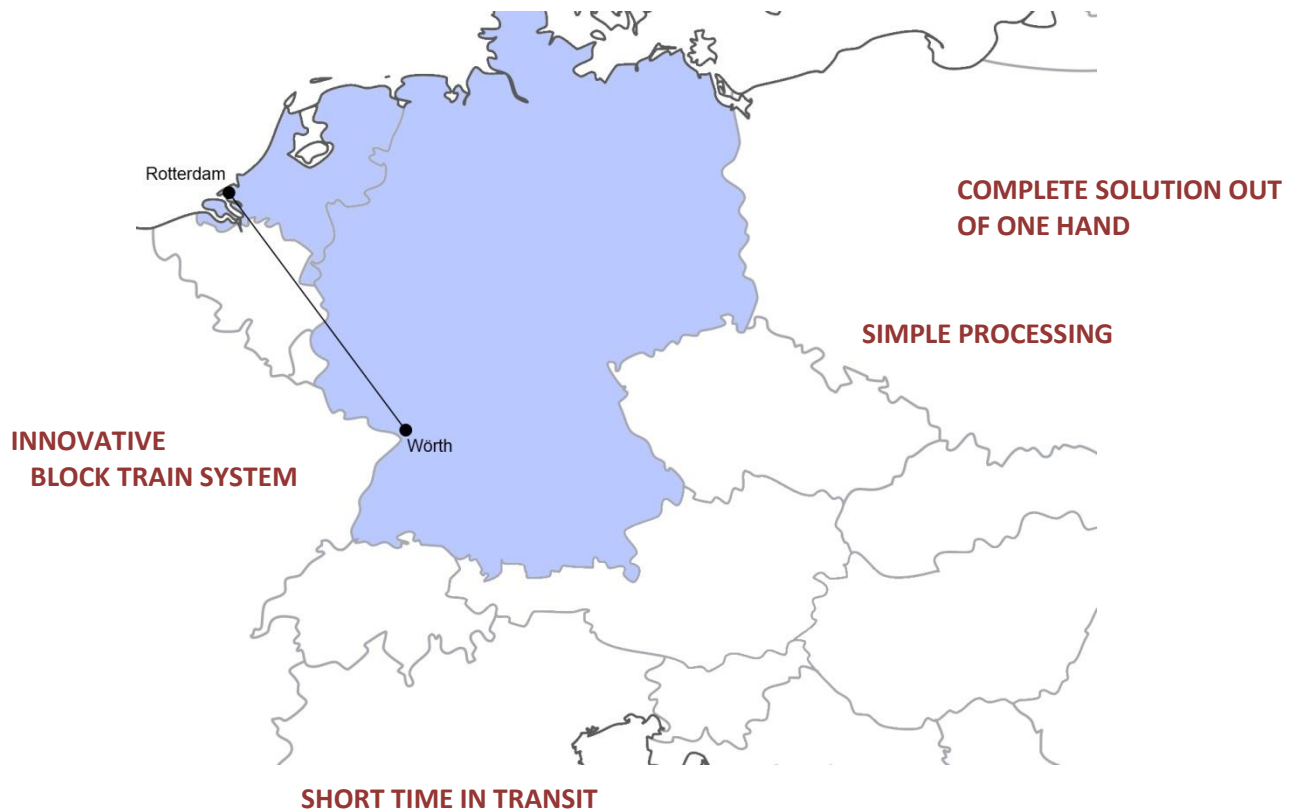

TIMETABLE (15.02.2013)

Product: Rotterdam Rail Service
Seaport: Rotterdam
Terminal: Wörth

North > South	Monday	Tuesday	Wednesday	Thursday	Friday	Saturday	Sunday
Booking circuit		MON 14:00		WED 14:00			FRI 14:00
Closing		TUE 07:00		THU 07:00			SUN 07:00
Availability Wörth		THU 14:00		SAT 12:00			TUE 14:00

Booking circuit is depending as well on free capacities! Cancellation deadline the working day (MO-FR) before departure at 12 a.m.!

...RELIABLE, FAST, PROFESSIONAL!

South > North	Monday	Tuesday	Wednesday	Thursday	Friday	Saturday	Sunday
Booking circuit		MON 12:00		WED 12:00		FRI 12:00	
Closing		MON 19:00		WED 19:00		FRI 19:00	
Availability RSC		WED 18:00		FRI 11:00		SUN 21:00	
Availability Maasvlakte		WED 23:00		FRI 23:00		MON 07:00	

The times given are no delivery dates. Errors and omissions excepted.